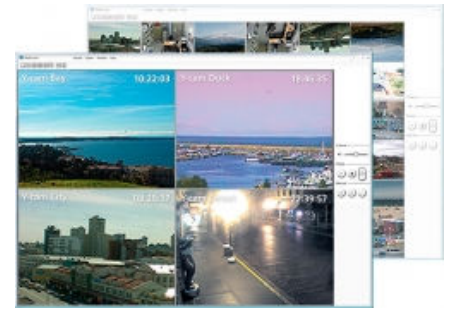

Y-HD NVR – BlackWatch Series NVR

4ch IP Camera Recorder with WiFi, HD Output, 1TB Storage for Y-Cam IP Cameras.

Four Camera wireless surveillance system with 4 Y-Cam IP Cameras and 4ch NVR delivering a robust CCTV system with remote access from PC or mobile phone. Plug & Play for quick setup out of the box.

Overview

The BlackWatch HD NVR for Y-Cam is the first NVR to deliver full **1080p** High Definition video in an affordable package. Incorporating Nvidia's PureVideo the HD NVR delivers crisp video from CCTV and streaming video sources via a HDMI output or dual monitor HDMI & DVI connections.

The HD NVR is bundled with Y-Cam's MultiLive surveillance software offering one of the easiest to use surveillance applications as well as media entertainment software to get the most out of your system.

Unlike other NVRs and NAS recording devices on the market, the Y-HD NVR features WiFi N, HDMI/VGA/DVI video out, Optical & Digital audio connections, USB3, E-Sata, Gigabit Ethernet & more.

Innovation

- 4 channel record & playback¹
- HDMI, DVI/VGA Output
- Wireless WiFi 802.11n
- Low Energy Footprint < 24w²
- DVD/RW & Card Reader
- Backup to USB3, CD/DVD, E-Sata
- Keyboardless Operation
- View video on mobile phone*

Options

1. Optional Air Mouse
   - Media Management Software
   - Professional NVR Software
   - Video Analytics Engine
   - Smoke Detection Engine
   - Optional 2TB Storage
2. Upgrade just the software to support over 400+ camera models and for advanced features.